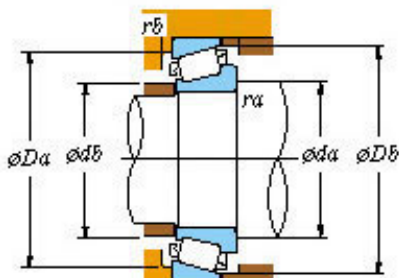

BEARING de Mexico?S.A.

■ Mounting dimensions

L68149/10 Bearing 2D drawings and 3D CAD models

KOYO Tapered Roller Bearing L68149/10
Cone/Cup SET13 Trail trailer replacement Wheel
Bearings L68149 L68110

Bearing No. L68149/10

Bearing No.	L68149/10
d	34.98
D	59.131
T	15.875
B	16.764
r(min)	SP
r1(min)	1.2
Cr	44.9
C0r	48.5
Cu	6.85
Grease lub.	6400
Oil lub.	8500
C	11.938
a	13.2 mm
da	45.5
db	39.0
Da	53.0
Db	56.0
ra(max)	3.5
rb(max)	1.2
e	0.42
Y1	1.44
Y0	0.79
(Refer.) Mass(kg)	0.168