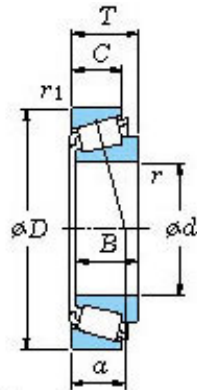

BEARING de Mexico?S.A.

■ Mounting dimensions

L68149/10 Bearing 2D drawings and 3D CAD models

KOYO Tapered Roller Bearing L68149/10
Cone/Cup SET13 Trail trailer replacement Wheel
Bearings L68149 L68110

Bearing No. L68149/10

Bearing No.	L68149/10
d	34.98
D	59.131
T	15.875
B	16.764
r(min)	SP
r1(min)	1.2
Cr	44.9
C0r	48.5
Cu	6.85
Grease lub.	6400
Oil lub.	8500
C	11.938
a	13.2 mm
da	45.5
db	39.0
Da	53.0
Db	56.0
ra(max)	3.5
rb(max)	1.2
e	0.42
Y1	1.44
Y0	0.79
(Refer.) Mass(kg)	0.168