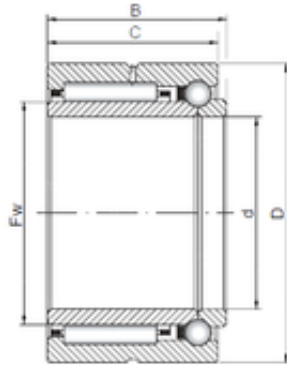

## BEARING de Mexico?S.A.

20 mm x 37 mm x 23 mm ISO NKIB 5904  
Compound bearings

Bearing No. NKIB 5904

Size	20x37x23 mm
Bore Diameter	20 mm
Outer Diameter	37 mm
Width	23 mm
d	20 mm
Fw	25 mm
D	37 mm
B	23 mm
C	23 mm

NKIB 5904 Bearing 2D drawings and 3D CAD models