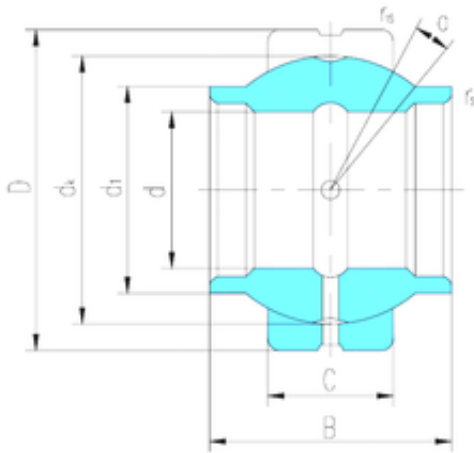

BEARING de Mexico?S.A.

70 mm x 105 mm x 70 mm LS GEEW70ES-2RS
Simple bearings

Bearing No. GEEW70ES-2RS

GEEW70ES-2RS Bearing 2D drawings and 3D CAD models

Size	70x105x70 mm
Bore Diameter	70 mm
Outer Diameter	105 mm
Width	70 mm
d	70 mm
D	105 mm
B	70 mm
C	40 mm
d1	78 mm
dk	92 mm
r min.	1 mm
r1 min.	1 mm
Angle	4 °
Weight	1,69 Kg
Basic dynamic load rating (C)	313 kN