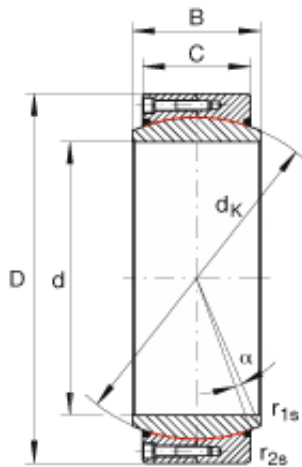

BEARING de Mexico?S.A.

GE320-DW-2RS2 Bearing 2D drawings and 3D CAD models

INA GE320-DW-2RS2 Simple bearings

Bearing No. GE320-DW-2RS2

Size	320x440x160 mm
Bore Diameter	320 mm
Outer Diameter	440 mm
Width	160 mm
C	135 mm
$D_{a \min}$	361 mm
$d_{a \max}$	344,6 mm
d_K	380 mm
$r_{1s \min}$	1,1 mm
$r_{2s \min}$	3 mm
alf (°)	4
Weight (kg)	76
C_r (N)	12920000
C_{Or} (N)	21540000
Category	Bearings
Inventory	0.0
Manufacturer Name	SCHAEFFLER GROUP
Minimum Buy Quantity	N/A
Weight / Kilogram	76.6
EAN	4012802539165
Product Group	B04264