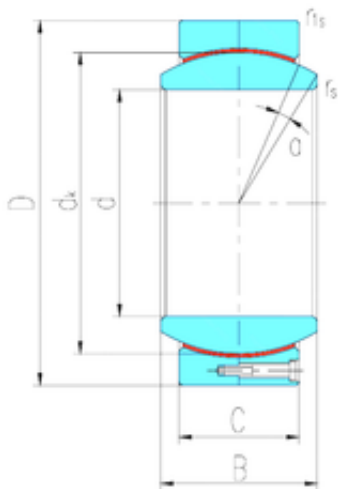

BEARING de Mexico?S.A.

600 mm x 850 mm x 425 mm LS GEH600HT
Simple bearings

Bearing No. GEH600HT

Size	600x850x425 mm
Bore Diameter	600 mm
Outer Diameter	850 mm
Width	425 mm
d	600 mm
D	850 mm
B	425 mm
C	400 mm
dk	773 mm
r min.	2 mm
r1 min.	6 mm
Angle	2 °
Weight	903 Kg
Basic dynamic load rating (C)	55650 kN

GEH600HT Bearing 2D drawings and 3D CAD models