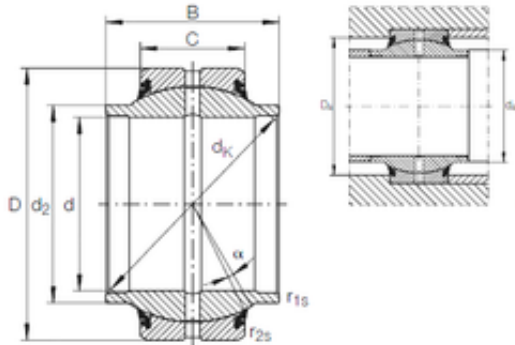

## BEARING de Mexico?S.A.

60 mm x 90 mm x 54 mm INA GE 60 HO-2RS  
Simple bearings

Bearing No. GE 60 HO-2RS

|                               |             |
|-------------------------------|-------------|
| Size                          | 60x90x54 mm |
| Bore Diameter                 | 60 mm       |
| Outer Diameter                | 90 mm       |
| Width                         | 54 mm       |
| d                             | 60 mm       |
| D                             | 90 mm       |
| B                             | 54 mm       |
| C                             | 36 mm       |
| d2                            | 67,7 mm     |
| dk                            | 80 mm       |
| r1 min.                       | 0,3 mm      |
| r2 min.                       | 1 mm        |
| da max                        | 67,7 mm     |
| Da min                        | 75 mm       |
| Angle                         | 3 °         |
| Weight                        | 1,1 Kg      |
| Basic dynamic load rating (C) | 245 kN      |

GE 60 HO-2RS Bearing 2D drawings and 3D CAD models