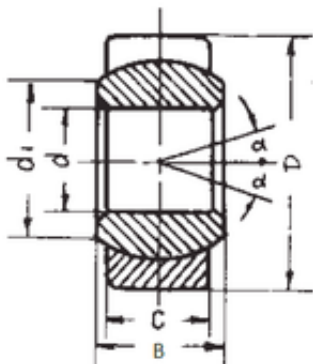

## BEARING de Mexico?S.A.

5 mm x 14 mm x 6 mm FBJ GE5E Simple bearings

Bearing No. GE5E

Size	5x14x6 mm
Bore Diameter	5 mm
Outer Diameter	14 mm
Width	6 mm
d	5 mm
D	14 mm
B	6 mm
C	4 mm
d1	7 mm
Angle	13 °
Weight	0,005 Kg
Basic dynamic load rating (C)	3,4 kN

GE5E Bearing 2D drawings and 3D CAD models