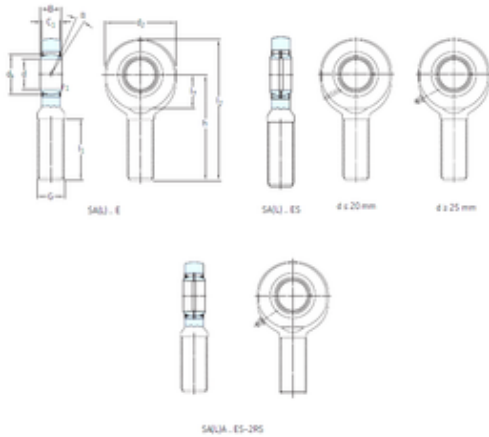

### SKF SAA50ES-2RS Simple bearings

Bearing No. SAA50ES-2RS

|                               |                    |
|-------------------------------|--------------------|
| Bore Diameter                 | 50 mm              |
| d                             | 50 mm              |
| d2                            | 114 mm             |
| dk                            | 66 mm              |
| h                             | 185 mm             |
| l1 min.                       | 104 mm             |
| l2 max.                       | 244 mm             |
| l7 min.                       | 58 mm              |
| r1 min.                       | 0,6 mm             |
| B                             | 35 mm              |
| C1                            | 31 mm              |
| Thread (G)                    | M45x3 Tolerance 6g |
| Angle                         | 6 °                |
| Weight                        | 3,3 Kg             |
| Basic dynamic load rating (C) | 156 kN             |

SAA50ES-2RS Bearing 2D drawings and 3D CAD models