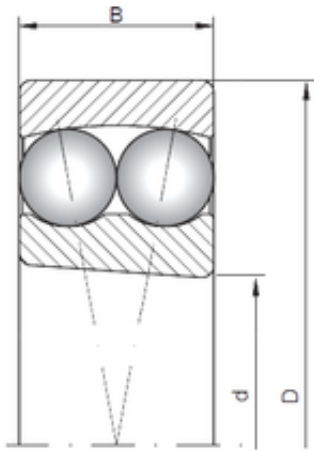

## BEARING de Mexico?S.A.

65 mm x 120 mm x 23 mm ISO 1213K Self-aligned ball bearings

Bearing No. 1213K

Size	65x120x23 mm
Bore Diameter	65 mm
Outer Diameter	120 mm
Width	23 mm
d	65 mm
D	120 mm
B	23 mm
C	23 mm

1213K Bearing 2D drawings and 3D CAD models