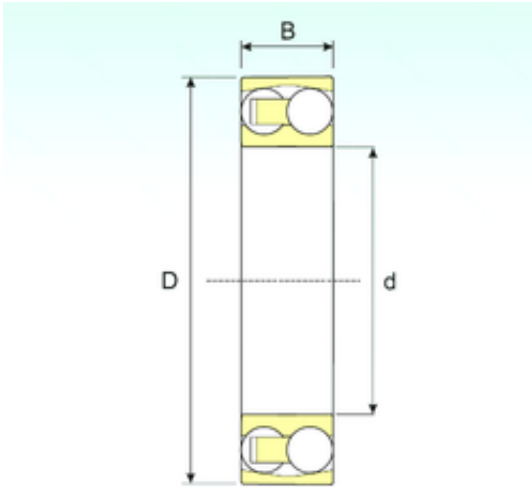

BEARING de Mexico?S.A.

12 mm x 32 mm x 10 mm ISB 1201 TN9 Self-aligned ball bearings

Bearing No. 1201 TN9

Size	12x32x10 mm
Bore Diameter	12 mm
Outer Diameter	32 mm
Width	10 mm
d	12 mm
D	32 mm
B	10 mm
C	10 mm
Weight	0,04 Kg
Basic dynamic load rating (C)	6,12 kN
Basic static load rating (C0)	1,40 kN
(Grease) Lubrication Speed	24480 r/min

1201 TN9 Bearing 2D drawings and 3D CAD models