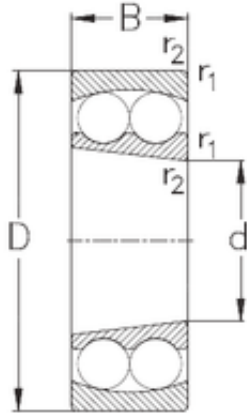

BEARING de Mexico?S.A.

100 mm x 180 mm x 46 mm NKE 2220-K Self-aligned ball bearings

Bearing No. 2220-K

Size	100x180x46 mm
Bore Diameter	100 mm
Outer Diameter	180 mm
Width	46 mm
d	100 mm
D	180 mm
B	46 mm
C	46 mm
r1 min.	2,1 mm
r2 min.	2,1 mm
Weight	5,2 Kg
Basic dynamic load rating (C)	97 kN
Basic static load rating (C0)	40,5 kN

2220-K Bearing 2D drawings and 3D CAD models