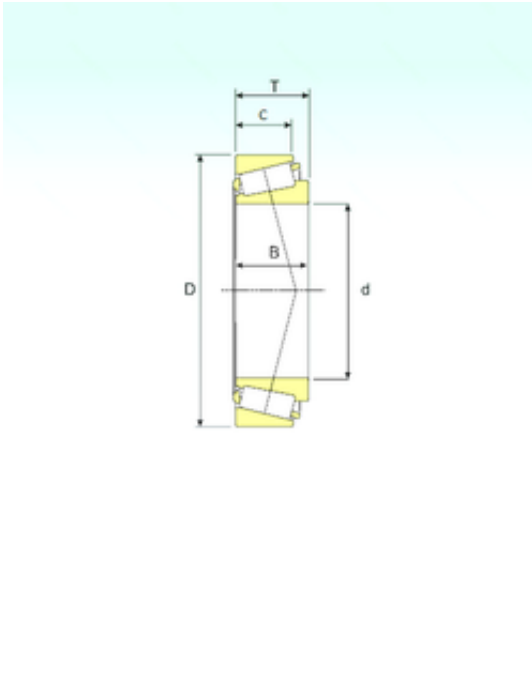

## BEARING de Mexico?S.A.

32209 Bearing 2D drawings and 3D CAD models

45 mm x 85 mm x 23 mm ISB 32209 Rolling of recorded rolls

Bearing No. 32209

Size	45x85x24.75 mm
Bore Diameter	45 mm
Outer Diameter	85 mm
Width	24,75 mm
d	45 mm
D	85 mm
T	24,75 mm
B	23 mm
C	19 mm
Weight	0,58 Kg
Basic dynamic load rating (C)	89 kN
Basic static load rating (C0)	96 kN
(Grease) Lubrication Speed	6120 r/min