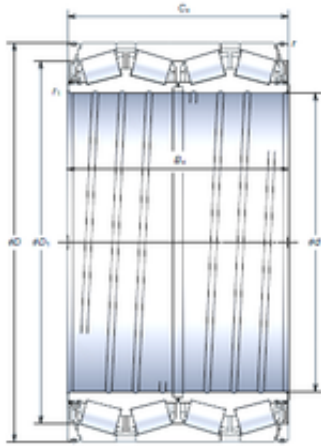

BEARING de Mexico?S.A.

220 mm x 330 mm x 260 mm NSK
WTF220KVS3301Eg Rolling of recorded rolls

Bearing No. WTF220KVS3301Eg

Size	220x330x260 mm
Bore Diameter	220 mm
Outer Diameter	330 mm
Width	260 mm
d	220 mm
D	330 mm
B	260 mm
C	260 mm
r min.	3 mm
r1 min.	4 mm
Basic dynamic load rating (C)	2 330 kN
Basic static load rating (C0)	4 800 kN
Calculation factor (e)	0,4
Calculation factor (Y2)	2,5

WTF220KVS3301Eg Bearing 2D drawings and 3D CAD models