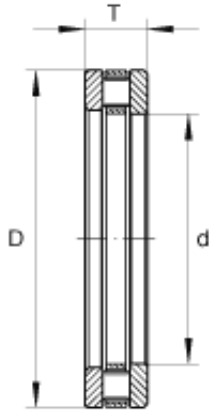

### INA RTL29 Roller bearings

Bearing No. RTL29

Size	57.15x94.463x20.65 mm
Bore Diameter	57,15 mm
Outer Diameter	94,463 mm
Width	20,65 mm
d	2 1/4 inch
d	57,15 mm
D	3,719 inch
D	94,463 mm
T	0,813 inch
T	20,65 mm
m	1,279 lbs / Weight
m	0,58 kg / Weight
$C_a$	29000 lbf / Dynamic load rating (axial)
$C_a$	129000 N / Dynamic load rating (axial)
$C_{0a}$	81000 lbf / Static load rating (axial)
$C_{0a}$	360000 N / Static load rating (axial)

RTL29 Bearing 2D drawings and 3D CAD models