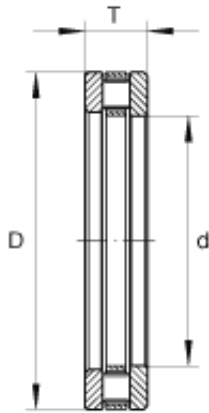

BEARING de Mexico?S.A.

INA RTL11 Roller bearings

Bearing No. RTL11

Size	28.575x53.181x15.875 mm
Bore Diameter	28,575 mm
Outer Diameter	53,181 mm
Width	15,875 mm
d	1 1/8 inch
d	28,575 mm
D	2,094 inch
D	53,181 mm
T	0,625 inch
T	15,875 mm
m	0,351 lbs / Weight
m	0,159 kg / Weight
C _a	8200 lbf / Dynamic load rating (axial)
C _a	36500 N / Dynamic load rating (axial)
C _{0a}	17600 lbf / Static load rating (axial)
C _{0a}	78000 N / Static load rating (axial)
Category	Roller Bearings
Inventory	0.0
Manufacturer Name	SCHAEFFLER GROUP
Minimum Buy Quantity	N/A
Weight / Kilogram	0.19
Product Group	B04144

RTL11 Bearing 2D drawings and 3D CAD models