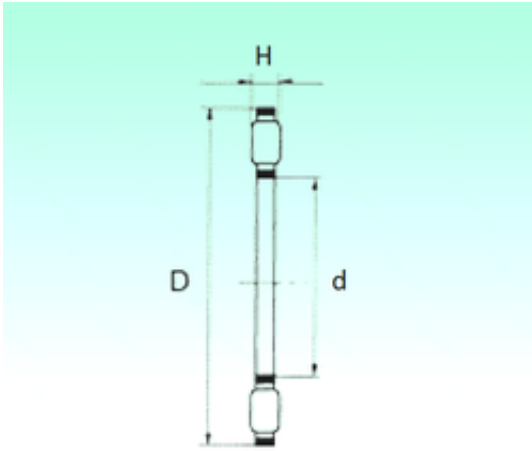

### NBS K81234-M Roller bearings

Bearing No. K81234-M

Bore Diameter	170 mm
Outer Diameter	240 mm
d	170 mm
D	240 mm
Dw	22 mm
Weight	1,89 Kg
Basic dynamic load rating (C)	679,9 kN
Basic static load rating (C0)	2339,5 kN

K81234-M Bearing 2D drawings and 3D CAD models