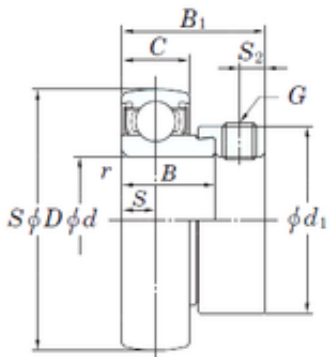

## BEARING de Mexico?S.A.

30 mm x 62 mm x 22 mm KOYO SA206 Rigid ball bearings

Bearing No. SA206

Size	30x62x22 mm
Bore Diameter	30 mm
Outer Diameter	62 mm
Width	22 mm
d	30 mm
D	62 mm
B	22 mm
B1	33,9 mm
C	16 mm
d1	44,5 mm
r min.	1 mm
C	– mm
S	8 mm
S2	6 mm
Thread (G)	M8 x 1
Weight	0,3 Kg
Basic dynamic load rating (C)	19,5 kN
Basic static load rating (C0)	11,3 kN

SA206 Bearing 2D drawings and 3D CAD models