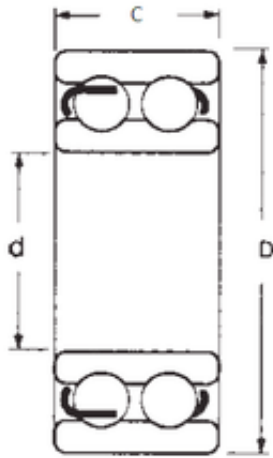

## BEARING de Mexico?S.A.

45 mm x 85 mm x 23 mm FBJ 4209 Rigid ball bearings

Bearing No. 4209

Size	45x85x23 mm
Bore Diameter	45 mm
Outer Diameter	85 mm
Width	23 mm
d	45 mm
D	85 mm
B	23 mm
C	23 mm
Weight	0,54 Kg
Basic dynamic load rating (C)	39 kN
Basic static load rating (C0)	36 kN
(Grease) Lubrication Speed	5600 r/min

4209 Bearing 2D drawings and 3D CAD models