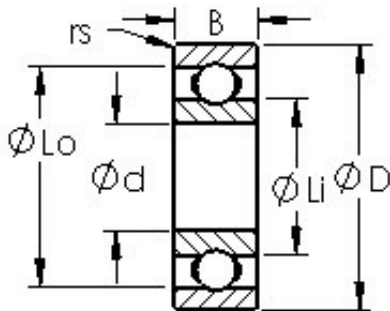

BEARING de Mexico?S.A.

AST 6014 Rigid ball bearings

Bearing No. 6014

Size	70x110x20 mm
Bore Diameter	70 mm
Outer Diameter	110 mm
Width	20 mm
Bearing Type	Open
Bore Dia (d)	70.0000
Outer Dia (D)	110.0000
Width (B)	20.0000
Radius (min) (rs)	1.100
Dynamic Load Rating (Cr)	38,100
Static Load Rating (Cor)	30,900
Max Speed (Grease) (X1000 RPM)	6
Max Speed (Oil) (X1000 RPM)	7
Max. Shaft Shoulder Dia. Inner (Li)	80.5
Min. Housing Shoulder Dia., Outer (Lo)	103.5
Ball Qty	14
Ball Dia (Dw)	11.9060
Weight (g)	598.00
Precision	A1
Standard Clearance	C0
Material	52100 Chrome steel (or equivalent)

6014 Bearing 2D drawings and 3D CAD models