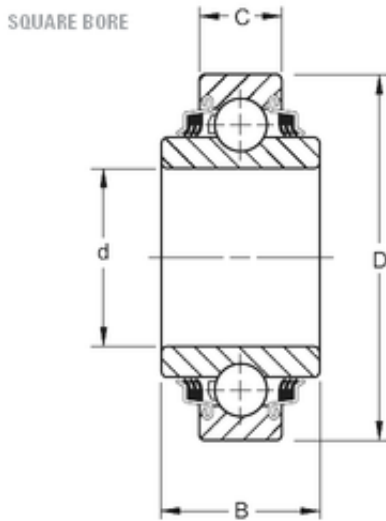

## BEARING de Mexico?S.A.

28,6 mm x 80 mm x 36,51 mm Timken  
W208PP5 Rigid ball bearings

Bearing No. W208PP5

Size	28.6x80x36.51 mm
Bore Diameter	28,6 mm
Outer Diameter	80 mm
Width	36,51 mm
d	28,6 mm
D	80 mm
B	36,51 mm
C	18 mm
Weight	0,68 Kg
Basic dynamic load rating (C)	36,8 kN

W208PP5 Bearing 2D drawings and 3D CAD models