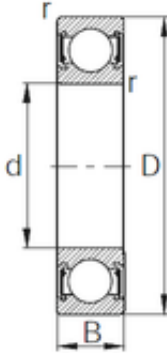

BEARING de Mexico?S.A.

70 mm x 100 mm x 16 mm CYSD 6914-2RZ
Rigid ball bearings

Bearing No. 6914-2RZ

Size	70x100x16 mm
Bore Diameter	70 mm
Outer Diameter	100 mm
Width	16 mm
d	70 mm
D	100 mm
B	16 mm
C	16 mm
r min.	1 mm
Weight	0,336 Kg
Basic dynamic load rating (C)	16,5 kN

6914-2RZ Bearing 2D drawings and 3D CAD models