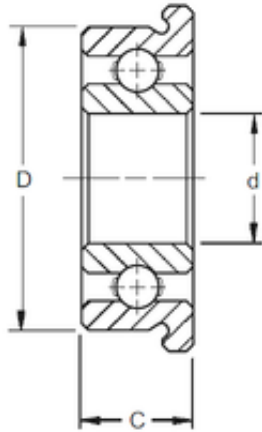

## BEARING de Mexico?S.A.

12 mm x 24 mm x 6 mm ZEN SF61901 Rigid ball bearings

Bearing No. SF61901

Size	12x24x6 mm
Bore Diameter	12 mm
Outer Diameter	24 mm
Width	6 mm
d	12 mm
D	24 mm
B	6 mm
C	6 mm
Basic dynamic load rating (C)	2,886 kN
Basic static load rating (C0)	1,466 kN
(Grease) Lubrication Speed	31000 r/min

SF61901 Bearing 2D drawings and 3D CAD models