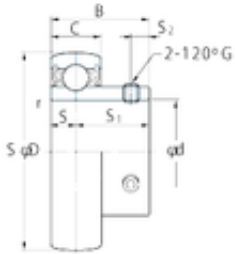

## BEARING de Mexico?S.A.

12 mm x 40 mm x 22 mm FYH SB201 Rigid ball bearings

SB201 Bearing 2D drawings and 3D CAD models

Bearing No. SB201

Size	12x40x22 mm
Bore Diameter	12 mm
Outer Diameter	40 mm
Width	22 mm
d	12 mm
D	40 mm
B	22 mm
C	12 mm
S1	16 mm
r min.	0,6 mm
S	6 mm
S2	4 mm
Thread (G)	M5 x 0,5
Weight	0,1 Kg
Basic dynamic load rating (C)	9,55 kN
Basic static load rating (C0)	4,8 kN
Category	Bearings
Inventory	0.0
Manufacturer Name	FYH BEARING UNITS
Minimum Buy Quantity	N/A
Weight / Kilogram	0
Product Group	M06110