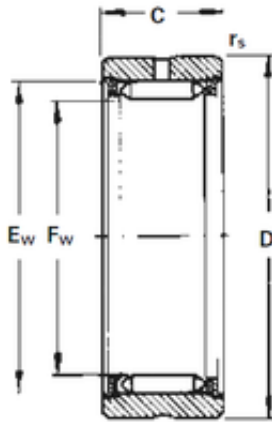

BEARING de Mexico?S.A.

Timken RNA2075 Needle bearings

Bearing No. RNA2075

Size	88x95x32 mm
Bore Diameter	88 mm
Outer Diameter	95 mm
Width	32 mm
F _w	88 mm
D	110 mm
E _w	95 mm
C	32 mm
r	0,85 mm
Weight	0,767 Kg
Basic dynamic load rating (C)	104 kN
Basic static load rating (C ₀)	253 kN
(Grease) Lubrication Speed	2800 r/min

RNA2075 Bearing 2D drawings and 3D CAD models