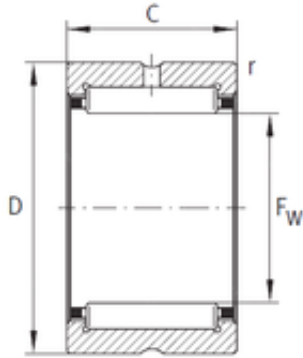

BEARING de Mexico?S.A.

INA NKS75-XL Needle bearings

Bearing No. NKS75-XL

Size	75x95x28 mm
Bore Diameter	75 mm
Outer Diameter	95 mm
Width	28 mm
Fw	75 mm
D	95 mm
C	28 mm
r min.	1,1 mm
Weight	0,402 Kg
Basic dynamic load rating (C)	81 kN
Basic static load rating (C0)	123 kN
Fatigue load limit (Pu)	21,9
Reference speed	4 600 r/min

NKS75-XL Bearing 2D drawings and 3D CAD models