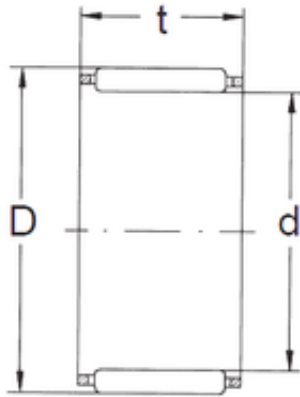

### FBJ K10X14X8 Needle bearings

Bearing No. K10X14X8

Size	10x14x8 mm
Bore Diameter	10 mm
Outer Diameter	14 mm
Width	8 mm
d	10 mm
D	14 mm
T	8 mm
Weight	0,0027 Kg
Basic dynamic load rating (C)	4,3 kN
Basic static load rating (C0)	3,95 kN
(Grease) Lubrication Speed	19000 r/min

K10X14X8 Bearing 2D drawings and 3D CAD models