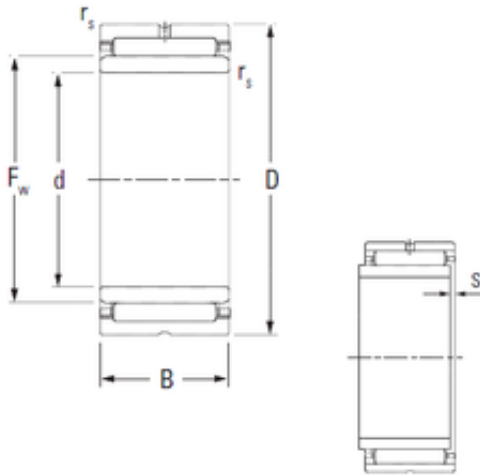

## BEARING de Mexico?S.A.

25 mm x 42 mm x 30 mm KOYO NA6905  
Needle bearings

Bearing No. NA6905

Size	25x42x30 mm
Bore Diameter	25 mm
Outer Diameter	42 mm
Width	30 mm
d	25 mm
Fw	30 mm
D	42 mm
B	30 mm
C	30 mm
r5 min.	0,3 mm
S	1,5 mm
Weight	0,178 Kg
Basic dynamic load rating (C)	39,7 kN
Basic static load rating (C0)	59,6 kN
(Grease) Lubrication Speed	15000 r/min

NA6905 Bearing 2D drawings and 3D CAD models