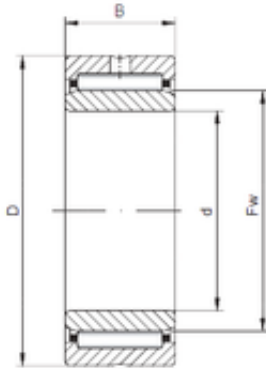

## BEARING de Mexico?S.A.

6 mm x 15 mm x 10 mm ISO NA496 Needle bearings

Bearing No. NA496

Size	6x15x10 mm
Bore Diameter	6 mm
Outer Diameter	15 mm
Width	10 mm
d	6 mm
Fw	8 mm
D	15 mm
B	10 mm
C	10 mm

NA496 Bearing 2D drawings and 3D CAD models