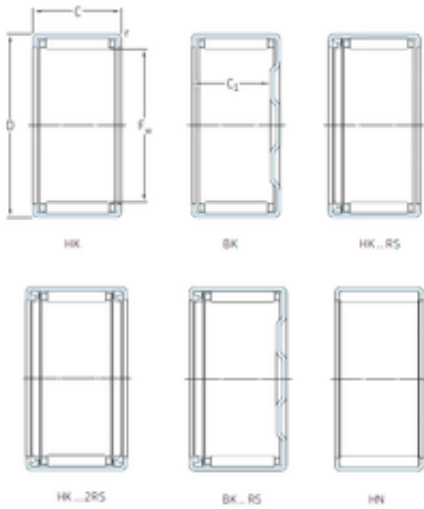

BEARING de Mexico?S.A.

SKF HK2530.2RS Needle bearings

Bearing No. HK2530.2RS

Size	25x32x30 mm
Bore Diameter	25 mm
Outer Diameter	32 mm
Width	30 mm
Fw	25 mm
D	32 mm
C	30 mm
Weight	0,047 Kg
Basic dynamic load rating (C)	24,2 kN
Basic static load rating (C0)	45 kN
Fatigue load limit (Pu)	5,5
Reference speed	– r/min

HK2530.2RS Bearing 2D drawings and 3D CAD models