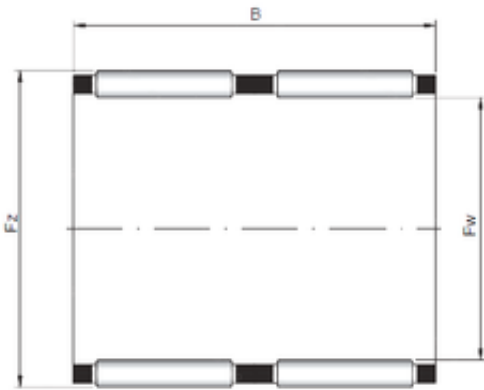

### ISO KK26x30x22 Needle bearings

Bearing No. KK26x30x22

Size	26x30x22 mm
Bore Diameter	26 mm
Outer Diameter	30 mm
Width	22 mm
Fw	26 mm
Ew	30 mm
B	22 mm

KK26x30x22 Bearing 2D drawings and 3D CAD models