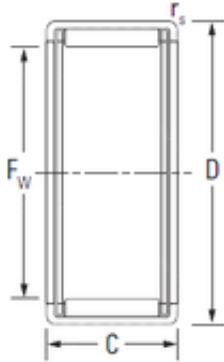

### INA F-202418 Needle bearings

Bearing No. F-202418

Size	27.3x34x20 mm
Bore Diameter	27,3 mm
Outer Diameter	34 mm
Width	20 mm
d	27,3 mm
D	34 mm
C	20 mm

F-202418 Bearing 2D drawings and 3D CAD models