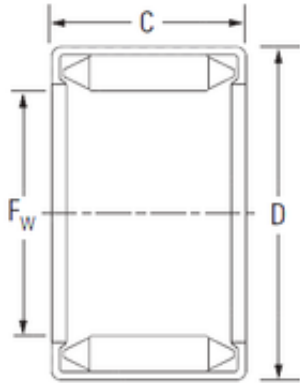

BEARING de Mexico?S.A.

KOYO DL 40 20 Needle bearings

Bearing No. DL 40 20

Size	40x48x20 mm
Bore Diameter	40 mm
Outer Diameter	48 mm
Width	20 mm
Fw	40 mm
D	48 mm
C	20 mm
Weight	0.064 Kg
Basic dynamic load rating (C)	36.0 kN

DL 40 20 Bearing 2D drawings and 3D CAD models