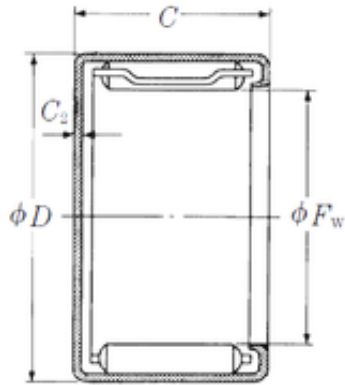

BEARING de Mexico?S.A.

NSK MFJL-2025L Needle bearings

Bearing No. MFJL-2025L

Size	20x27x25 mm
Bore Diameter	20 mm
Outer Diameter	27 mm
Width	25 mm
Fw	20 mm
D	27 mm
C	25 mm
C2	1 mm
Weight	33 Kg
Basic dynamic load rating (C)	22300 kN

MFJL-2025L Bearing 2D drawings and 3D CAD models