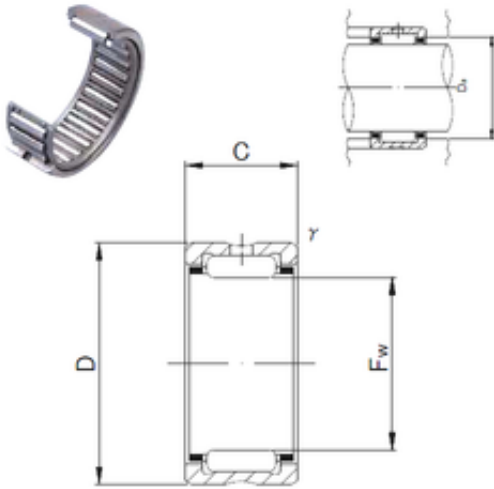

BEARING de Mexico?S.A.

JNS NK40/20 Needle bearings

Bearing No. NK40/20

Size	40x50x20 mm
Bore Diameter	40 mm
Outer Diameter	50 mm
Width	20 mm
Fw	40 mm
D	50 mm
C	20 mm
r min.	0,3 mm
Da max.	48 mm
Weight	0,083 Kg
Basic dynamic load rating (C)	29,4 kN
Basic static load rating (C0)	54,1 kN

NK40/20 Bearing 2D drawings and 3D CAD models