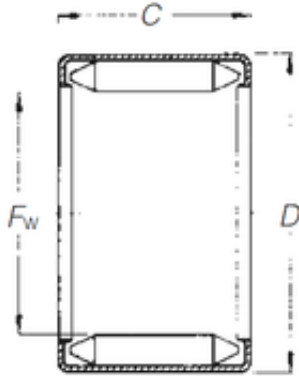

BEARING de Mexico?S.A.

Timken DL 15 12 Needle bearings

Bearing No. DL 15 12

| | |
|-------------------------------|-------------|
| Bore Diameter | 15 mm |
| Outer Diameter | 21 mm |
| Fw | 15 mm |
| D | 21 mm |
| Weight | 0,011 Kg |
| Basic dynamic load rating (C) | 9,4 kN |
| Basic static load rating (C0) | 16,4 kN |
| (Grease) Lubrication Speed | 13000 r/min |

DL 15 12 Bearing 2D drawings and 3D CAD models