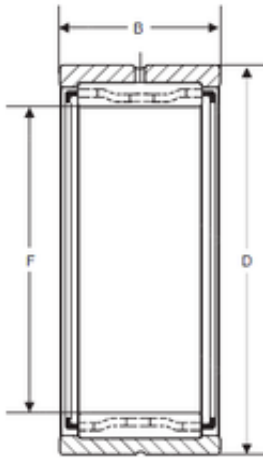

### SIGMA MR-40-N Needle bearings

Bearing No. MR-40-N

Size	63.5x82.55x38.1 mm
Bore Diameter	63,5 mm
Outer Diameter	82,55 mm
Width	38,1 mm
d	63,5 mm
D	82,55 mm
C	38,1 mm

MR-40-N Bearing 2D drawings and 3D CAD models