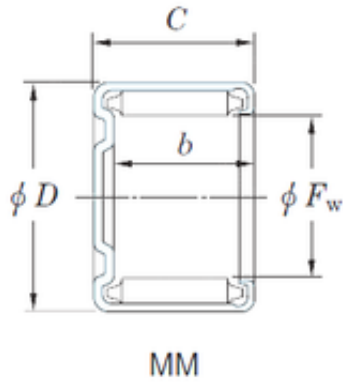

BEARING de Mexico?S.A.

KOYO MM2520 Needle bearings

Bearing No. MM2520

Size	25x32x20 mm
Bore Diameter	25 mm
Outer Diameter	32 mm
Width	20 mm
Fw	25 mm
D	32 mm
C	20 mm
b	17,2 mm
Weight	0,041 Kg
Basic dynamic load rating (C)	23,8 kN
Basic static load rating (C0)	51,7 kN

MM2520 Bearing 2D drawings and 3D CAD models