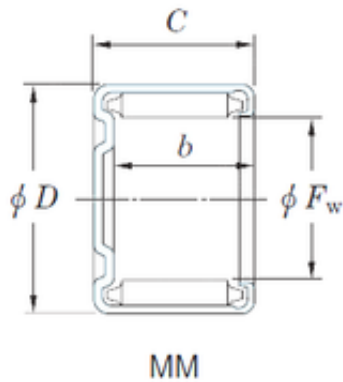

BEARING de Mexico?S.A.

KOYO 16MM2216 Needle bearings

Bearing No. 16MM2216

Size	16x22x16 mm
Bore Diameter	16 mm
Outer Diameter	22 mm
Width	16 mm
Fw	16 mm
D	22 mm
C	16 mm
b	13,7 mm
Weight	0,019 Kg
Basic dynamic load rating (C)	14,1 kN
Basic static load rating (C0)	25,9 kN

16MM2216 Bearing 2D drawings and 3D CAD models