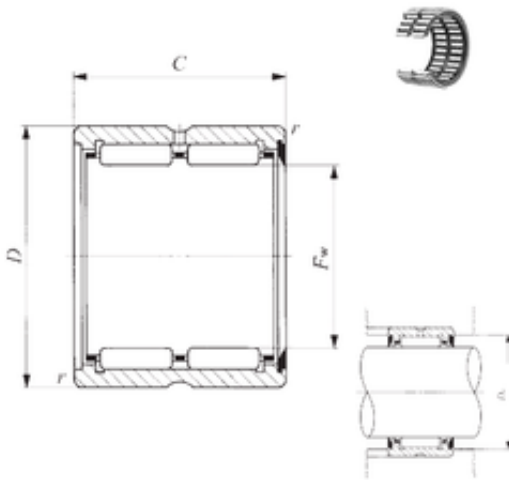

### IKO RNA 6912U Needle bearings

Bearing No. RNA 6912U

Size	68x85x45 mm
Bore Diameter	68 mm
Outer Diameter	85 mm
Width	45 mm
Fw	68 mm
D	85 mm
C	45 mm
r min.	1 mm
Da max.	80 mm
Weight	0,505 Kg
Basic dynamic load rating (C)	93,4 kN
Basic static load rating (C0)	186 kN