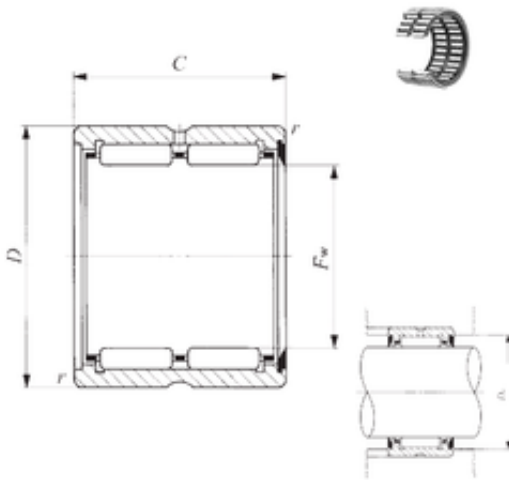

BEARING de Mexico?S.A.

IKO RNA 6916U Needle bearings

Bearing No. RNA 6916U

Size	90x110x54 mm
Bore Diameter	90 mm
Outer Diameter	110 mm
Width	54 mm
Fw	90 mm
D	110 mm
C	54 mm
r min.	1 mm
Da max.	105 mm
Weight	1,01 Kg
Basic dynamic load rating (C)	132 kN
Basic static load rating (C0)	317 kN

RNA 6916U Bearing 2D drawings and 3D CAD models