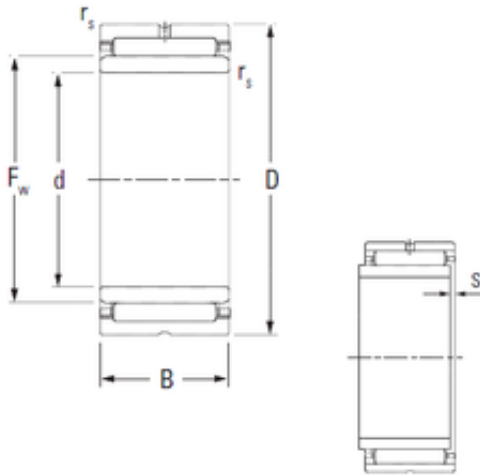

## BEARING de Mexico?S.A.

95 mm x 125 mm x 36 mm KOYO NKJ95/36  
Needle bearings

Bearing No. NKJ95/36

Size	95x125x36 mm
Bore Diameter	95 mm
Outer Diameter	125 mm
Width	36 mm
d	95 mm
Fw	105 mm
D	125 mm
B	36 mm
C	36 mm
r5 min.	1 mm
S	3,5 mm
Weight	1,3 Kg
Basic dynamic load rating (C)	72,8 kN
Basic static load rating (C0)	195 kN
(Grease) Lubrication Speed	3900 r/min

NKJ95/36 Bearing 2D drawings and 3D CAD models