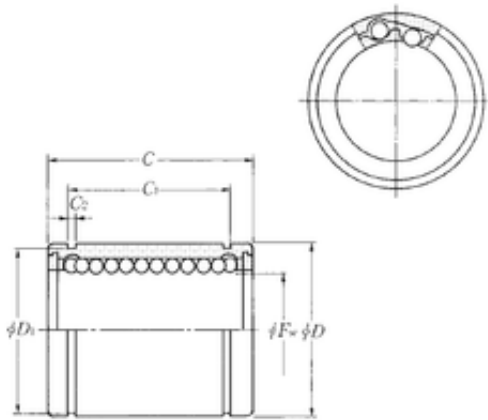

BEARING de Mexico?S.A.

NTN KLM12LL Linear bearings

Bearing No. KLM12LL

Size	12x22x32 mm
Bore Diameter	12 mm
Outer Diameter	22 mm
Width	32 mm
Fw	12 mm
D	22 mm
C	32 mm
C1	22,7 mm
D1	21 mm
C2	1,3 mm
Weight	0,042 Kg
Basic dynamic load rating (C)	480 kN

KLM12LL Bearing 2D drawings and 3D CAD models