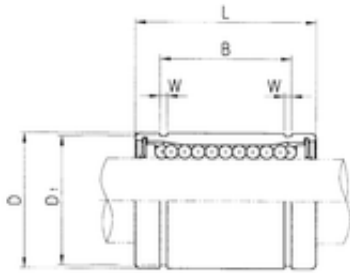

BEARING de Mexico?S.A.

8 mm x 15 mm x 11,5 mm Samick LM8S Linear bearings

Bearing No. LM8S

LM8S Bearing 2D drawings and 3D CAD models

Size	8x15x11.5 mm
Bore Diameter	8 mm
Outer Diameter	15 mm
Width	11,5 mm
d	8 mm
D	15 mm
B	11,5 mm
D1	14,3 mm
L	17 mm
W	1,1 mm
Weight	0,011 Kg
Basic dynamic load rating (C)	0,17 kN