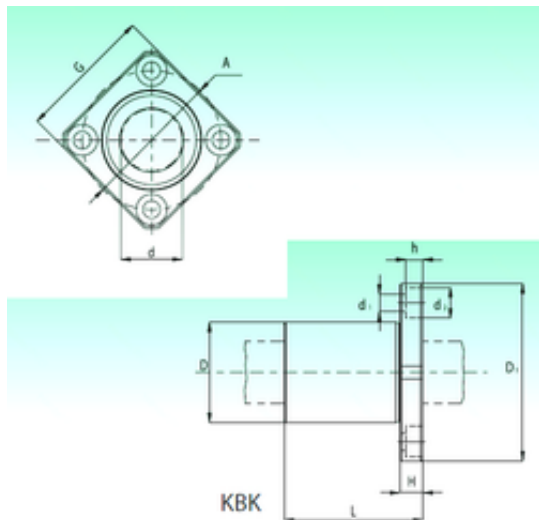

BEARING de Mexico?S.A.

KBK 40-PP Bearing 2D drawings and 3D CAD models

NBS KBK 40-PP Linear bearings

Bearing No. KBK 40-PP

Bore Diameter	40 mm
Outer Diameter	62 mm
d	40 mm
D	62 mm
d1	9 mm
d2	14 mm
h	8,6 mm
A	80 mm
D1	98 mm
G	75 mm
H	13 mm
L	80 mm
Weight	0,995 Kg
Basic dynamic load rating (C)	2,2 kN