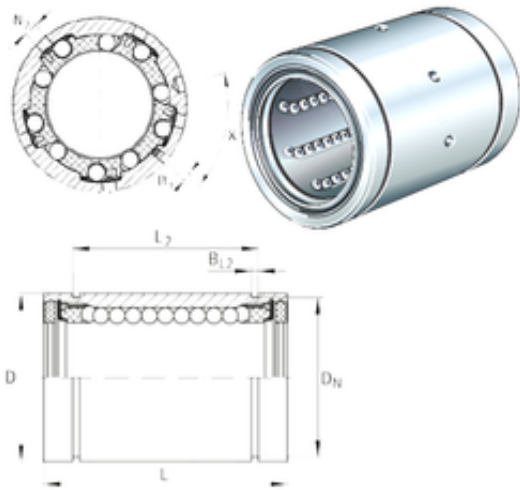

BEARING de Mexico?S.A.

INA KBS20-PP-AS Linear bearings

Bearing No. KBS20-PP-AS

Bore Diameter	20 mm
Outer Diameter	32 mm
Fw	20 mm
D	32 mm
Dn	30,3 mm
L2	31,2 mm
B3	1 mm
N2	2 mm
L	45 mm
BL2	1,6 mm
Angle (X)	62,5
Weight	0,09 Kg
Basic dynamic load rating (C)	1,66 kN

KBS20-PP-AS Bearing 2D drawings and 3D CAD models