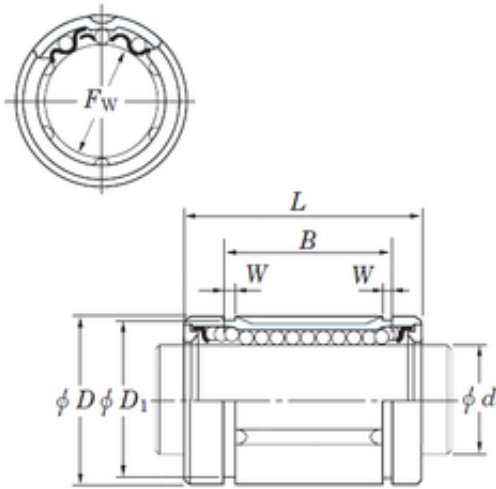

BEARING de Mexico?S.A.

KOYO SDE80 Linear bearings

Bearing No. SDE80

Size	80x120x133.7 mm
Bore Diameter	80 mm
Outer Diameter	120 mm
Width	133,7 mm
Fw	80 mm
D	120 mm
B	133,7 mm
D1	116 mm
L	165 mm
W	4,15 mm
Weight	4,8 Kg
Basic dynamic load rating (C)	8890 kN

SDE80 Bearing 2D drawings and 3D CAD models