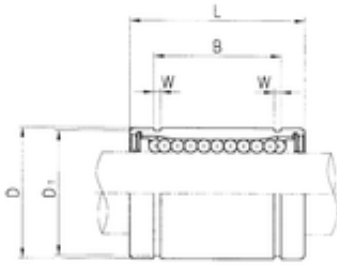

BEARING de Mexico?S.A.

LM25OP Bearing 2D drawings and 3D CAD models

25 mm x 40 mm x 41 mm Samick LM25OP
Linear bearings

Bearing No. LM25OP

Size	25x40x41 mm
Bore Diameter	25 mm
Outer Diameter	40 mm
Width	41 mm
d	25 mm
D	40 mm
h1	12 mm
B	41 mm
L	59 mm
W	1,85 mm
	50 mm
Weight	0,22 Kg
Basic dynamic load rating (C)	0,98 kN