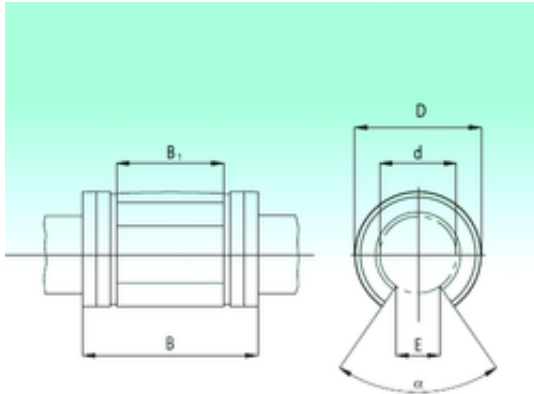

BEARING de Mexico?S.A.

16 mm x 26 mm x 36 mm NBS KNO1636 Linear bearings

Bearing No. KNO1636

| | |
|-------------------------------|-------------|
| Size | 16x26x36 mm |
| Bore Diameter | 16 mm |
| Outer Diameter | 26 mm |
| Width | 36 mm |
| d | 16 mm |
| D | 26 mm |
| B | 36 mm |
| Angle () | 68 ° |
| B1 | 22 mm |
| E | 9 mm |
| Weight | 0,022 Kg |
| Basic dynamic load rating (C) | 0,92 kN |

KNO1636 Bearing 2D drawings and 3D CAD models