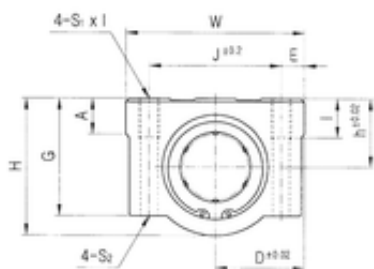

BEARING de Mexico?S.A.

Samick SC8VUU Linear bearings

Bearing No. SC8VUU

Bore Diameter	8 mm
d	8 mm
h	11 mm
A	6 mm
D	17 mm
E	5 mm
G	18 mm
H	22 mm
J	24 mm
L	15,4 mm
S1x	M4
S2	3,4 mm
W	34 mm
Weight	0,036 Kg
Basic dynamic load rating (C)	0,26 kN

SC8VUU Bearing 2D drawings and 3D CAD models