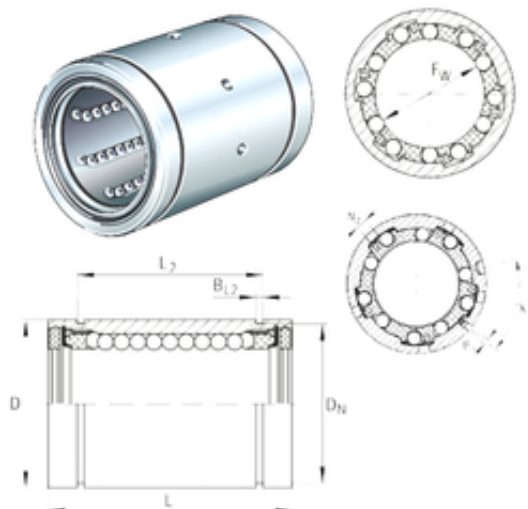

BEARING de Mexico?S.A.

INA KB30-PP-AS Linear bearings

Bearing No. KB30-PP-AS

Bore Diameter	30 mm
Outer Diameter	47 mm
Fw	30 mm
D	47 mm
Dn	44,5 mm
L2	51,7 mm
N2	2,5 mm
L	68 mm
BL2	1,85 mm
Weight	0,3 Kg
Basic dynamic load rating (C)	3,8 kN

KB30-PP-AS Bearing 2D drawings and 3D CAD models